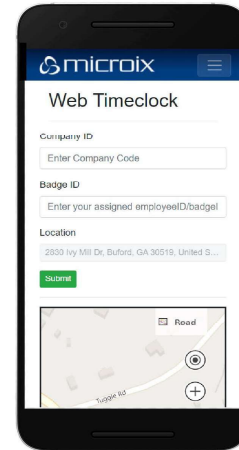

Web Time Clock