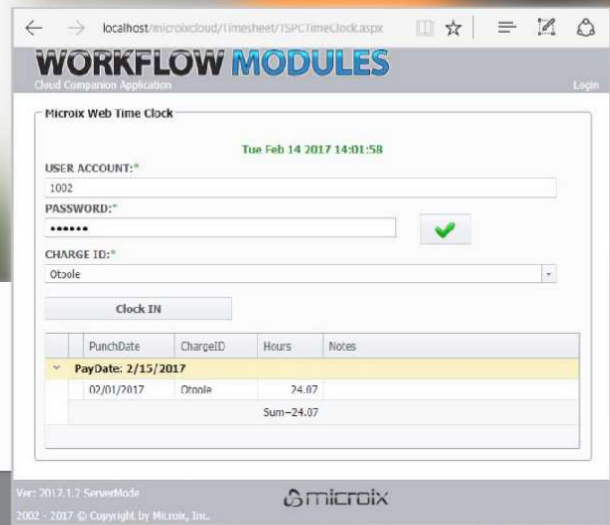

Time Clocks

Our Timesheet Module functions with Web Time Clock and external External Time Clock Devices (*optional*).

Web Entry Time Clock

Employees can clock in/out via an internet web browser.

Key Features:

- Tracks in/out time for hourly employees
- View in/out board
- View/Print clock history
- Request leave
- Enables manual punch with email notification to supervisor
- Exports clock history to Excel
- Ability to punch in using charge ID/ distribution code
- Optional Ethernet time clock